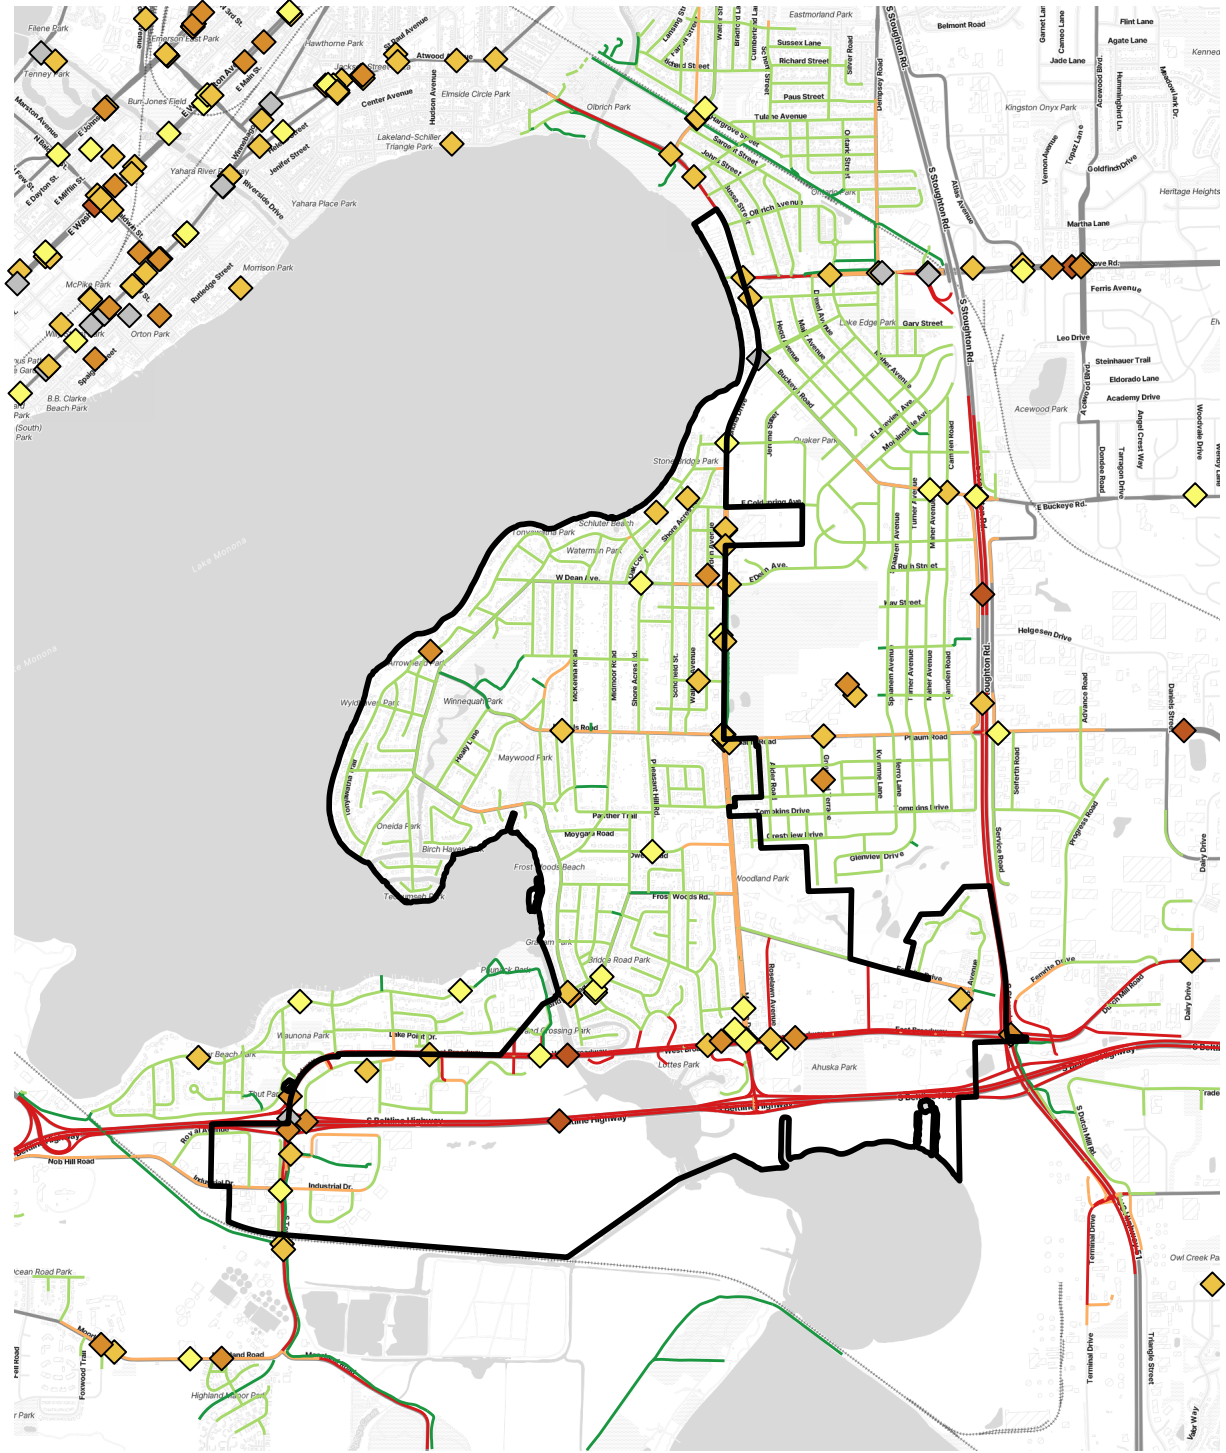

# Crashes between cars and all pedestrians/bicyclists in/near Monona

2017 – 2023

### Crash Severity

- No apparent injury
- Possible Injury
- Suspected Minor Injury
- Suspected Serious Injury
- Fatality

### Bike Level of Traffic Stress

- 1
- 2
- 3
- 4
- 9