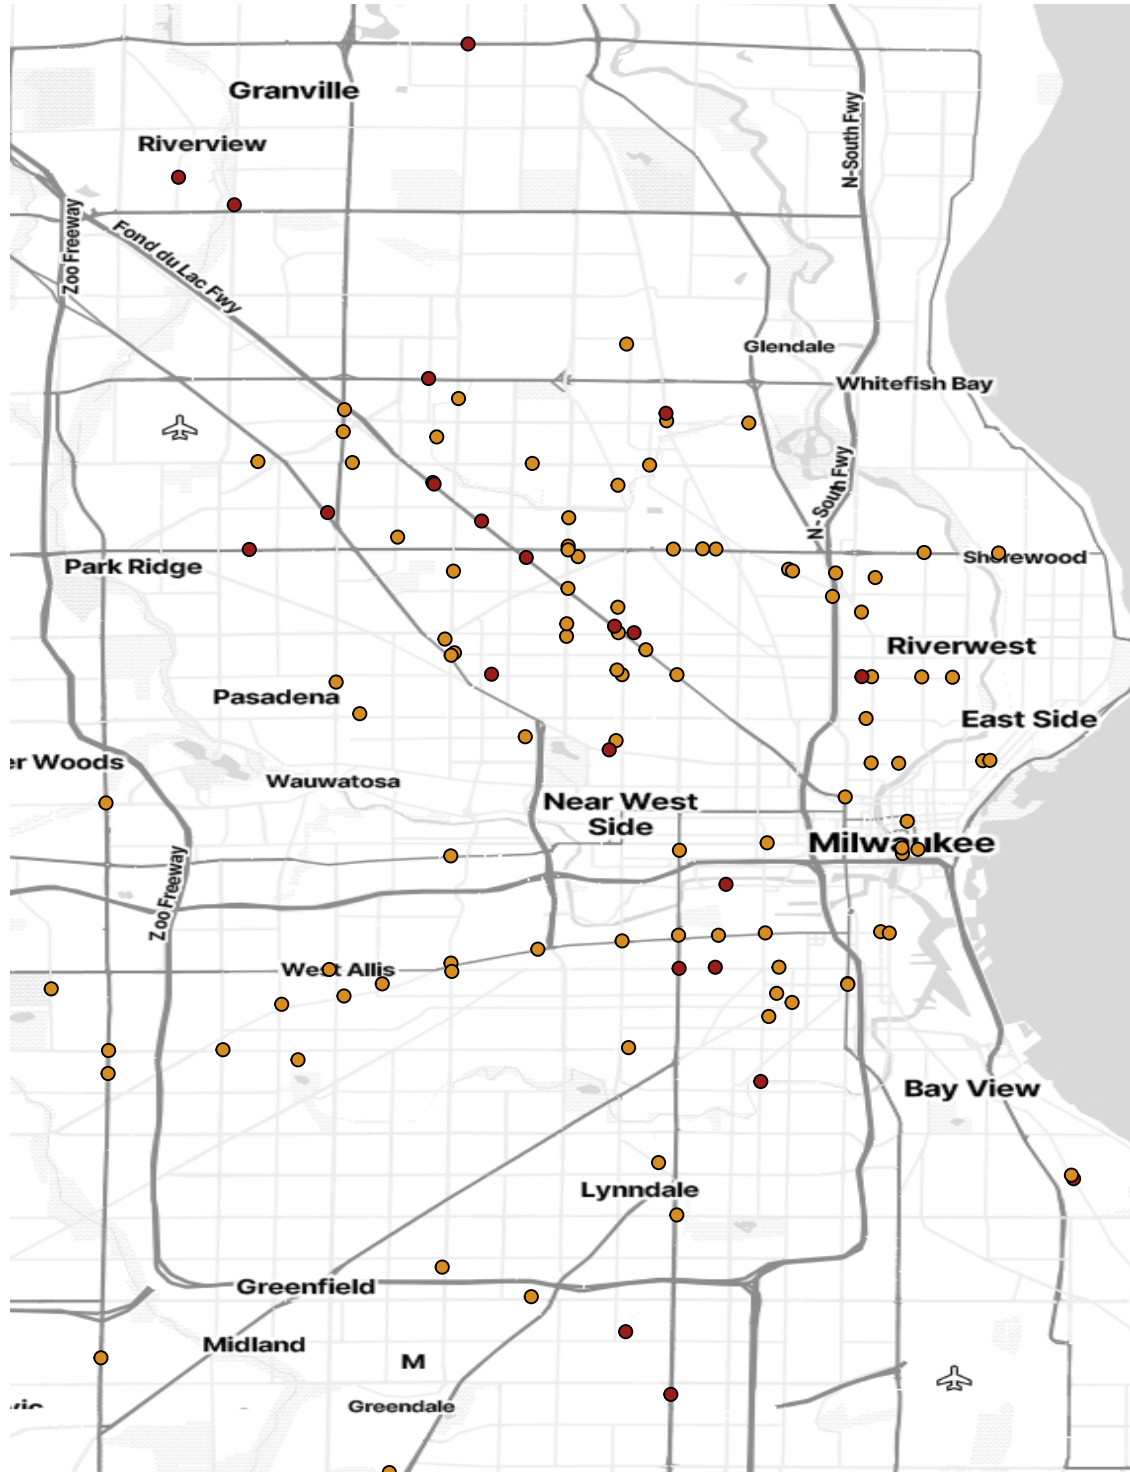

Crashes between pedestrians/bicyclists in Milwaukee that result in a severe injury or fatality | 2023

WISCONSIN
BIKE FED

Crash Severity

- Suspected Serious Injury
- Fatality

data from Wisconsin DOT, UW TOPS Laboratory, and OpenStreetMap