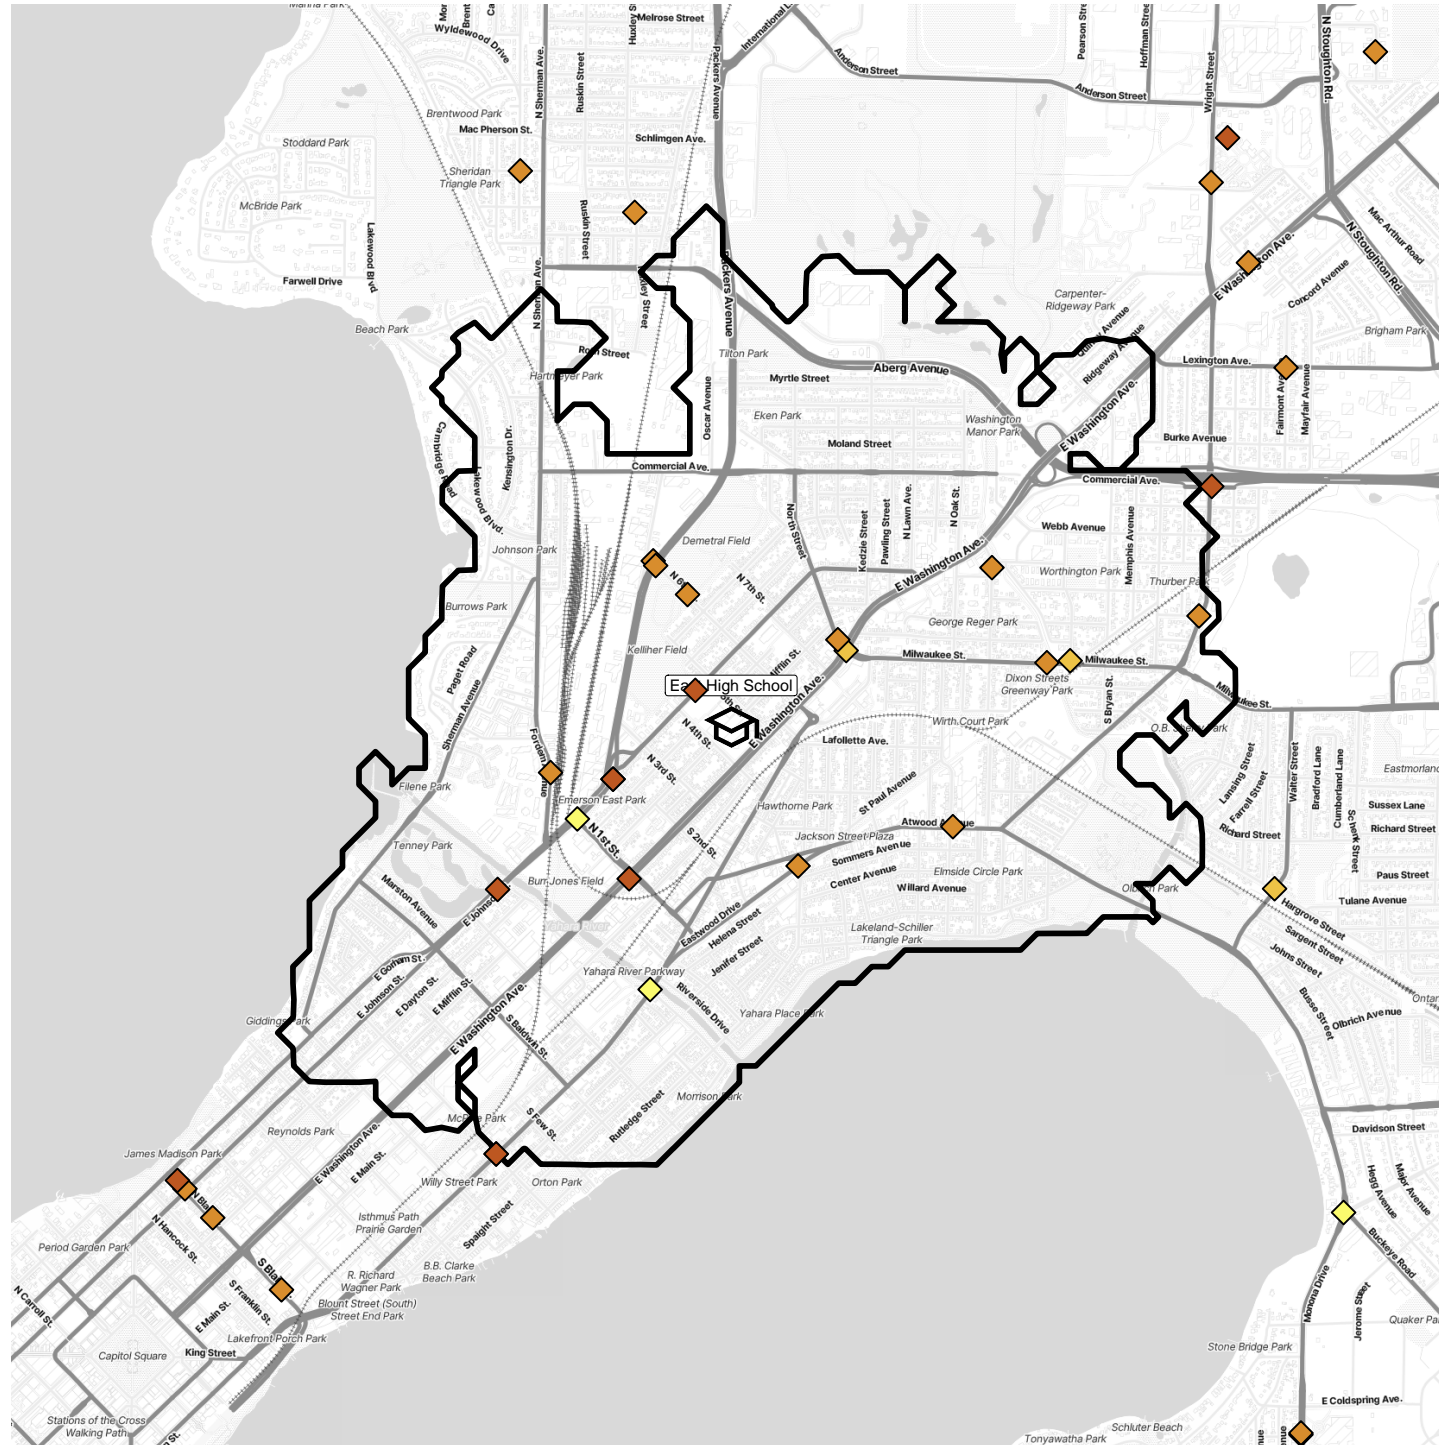

Crashes between cars and youth (<18) pedestrians/bicyclists near East High School

Madison Metropolitan School District | 2017 – 2024

WISCONSIN
BIKE FED

Crash Severity

- No apparent injury
- Possible Injury
- Suspected Minor Injury
- Suspected Serious Injury

1.5 mile walking boundary