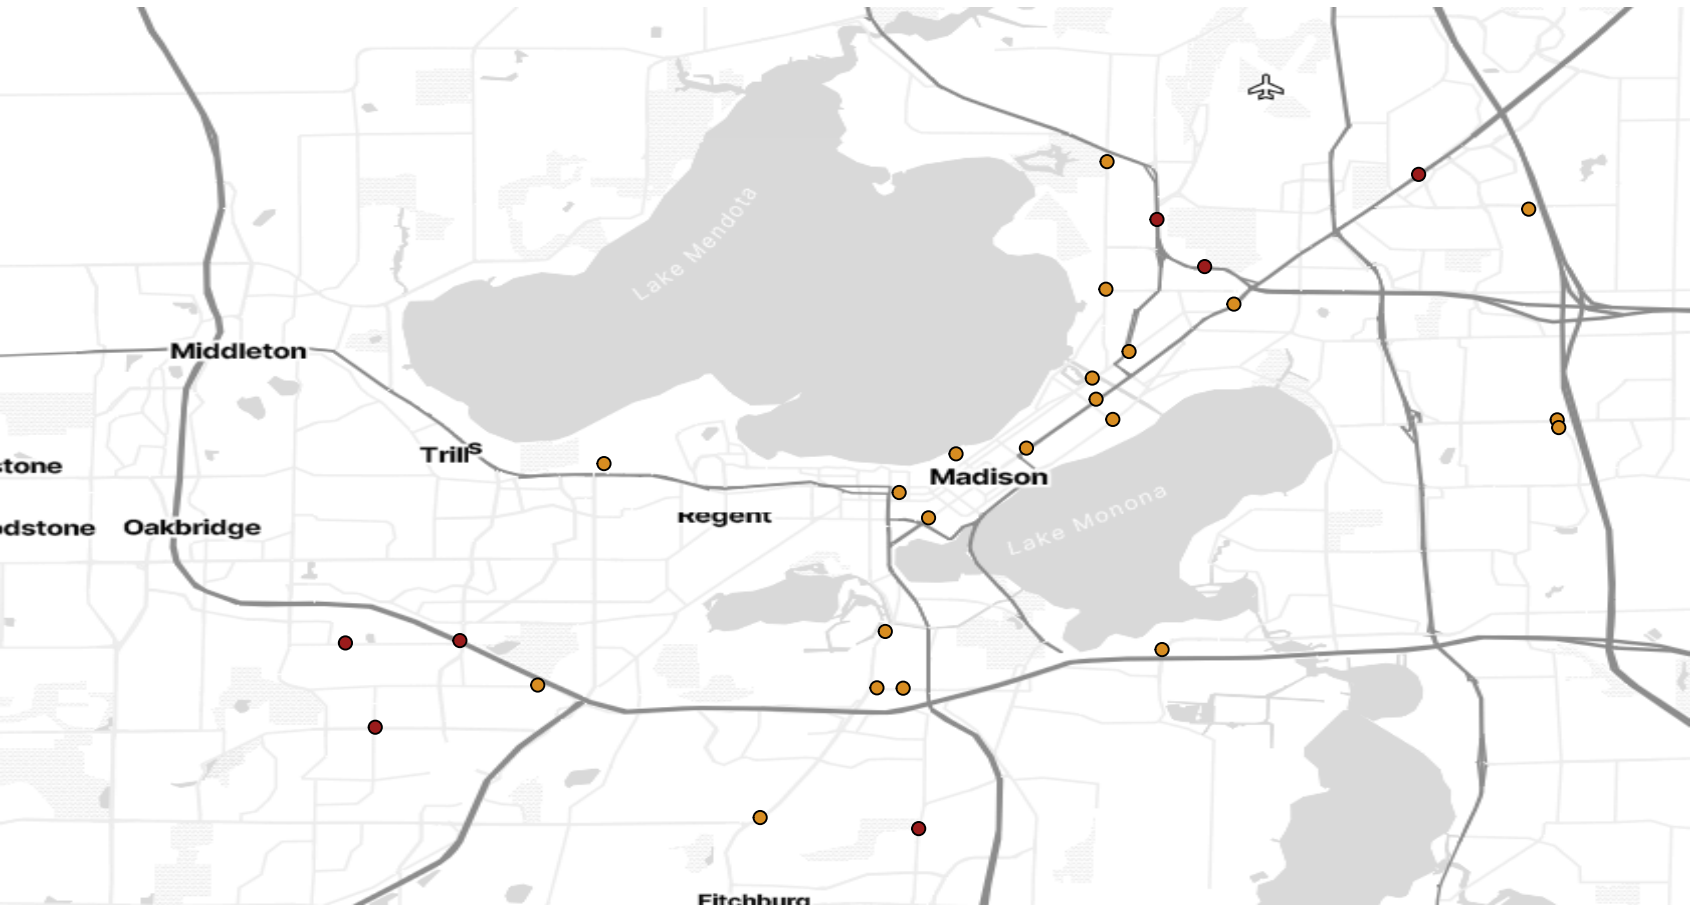

Crashes between pedestrians/bicyclists in Madison that result in a severe injury or fatality | 2023

data from Wisconsin DOT, UW TOPS Laboratory, and OpenStreetMap